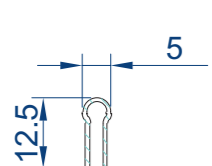

TRIPLE TRACK PROFILES

006.1923.xx
Outer Frame Top
(LENGTH 7M)

006.1922.xx
Outer Frame Jamb
(LENGTH 5.5M)

006.1920.xx
Outer Frame Bottom
(LENGTH 7M)

006.1987.xx
65mm Vent
2 Pane Configuration Only
(LENGTH 5.5M)

006.1986.xx
94mm Vent
(LENGTH 7M)

015.0183.xx
Outer Frame Half Scale
(LENGTH 7M)

006.1988.xx
Meeting Section
(LENGTH 5.5M)

006.1915.04
Synthetic Profile
(LENGTH 7M)

006.1935.00
Auxiliary Profile
To Suit 006.1900
(LENGTH 7M)

006.2989.04
Synthetic Meeting Section
(LENGTH 5.5M)

006.2990.04
Synthetic Meeting Section
(LENGTH 5.5M)

011.4630.--
Guide Rail
Stainless Steel
(LENGTH 7M)

080.9413.04
Outer Frame Gasket
50M Roll

0M0.1505.xx
15x5mm Bar
(LENGTH 6M)

080.9011
Gasket
100M Roll

080.9000
Gasket
100M Roll

OPTIONS FOR 28MM GLAZING

1 Standard Glazing

080.9126 (Green)
Wedge Gasket
50M Roll

080.9114
Captive Gasket
100M Roll

030.3609.xx
(LENGTH 7M)

AVAILABLE FINISHES