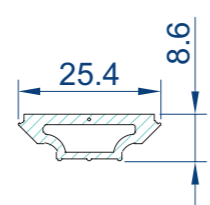

CP 130-LS STANDARD PROFILES

DOUBLE TRACK PROFILES

006.1903.xx
Outer Frame Top
(LENGTH 7M)

006.1902.xx
Outer Frame Jamb
(LENGTH 5.5M)

006.1900.xx
Outer Frame Bottom
(LENGTH 7M)

006.1901.xx
Outer Frame Bottom
(LENGTH 7M)

TRIPLE TRACK PROFILES

006.1923.xx
Outer Frame Top
(LENGTH 7M)

006.1922.xx
Outer Frame Jamb
(LENGTH 5.5M)

006.1920.xx
Outer Frame Bottom
(LENGTH 7M)

006.1987.xx
65mm Vent
2 Pane Configuration Only
(LENGTH 5.5M)

006.1986.xx
94mm Vent
(LENGTH 7M)

015.0183.xx
Outer Frame Half Scale
(LENGTH 7M)

006.1988.xx
Meeting Section
(LENGTH 5.5M)

006.1915.04
Synthetic Profile
(LENGTH 7M)

006.1935.00
Auxiliary Profile
To Suit 006.1900
(LENGTH 7M)

006.2989.04
Synthetic Meeting Section
(LENGTH 5.5M)

006.2990.04
Synthetic Meeting Section
(LENGTH 5.5M)

011.4630.--
Guide Rail
Stainless Steel
(LENGTH 7M)

080.9413.04
Outer Frame Gasket
50M Roll

0M0.1505.xx
15x5mm Bar
(LENGTH 6M)