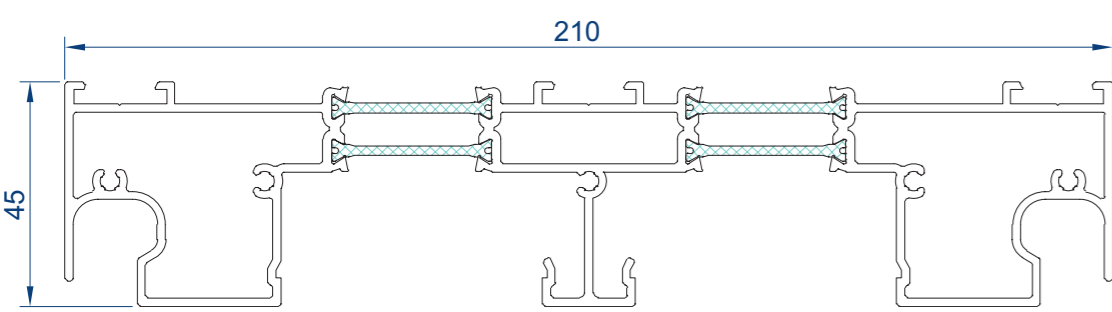

CP 130-LS STANDARD PROFILES

DOUBLE TRACK PROFILES

006.1903.xx
Outer Frame Top
(LENGTH 7M)

006.1902.xx
Outer Frame Jamb
(LENGTH 5.5M)

006.1900.xx
Outer Frame Bottom
(LENGTH 7M)

006.1901.xx
Outer Frame Bottom
(LENGTH 7M)

TRIPLE TRACK PROFILES

006.1923.xx
Outer Frame Top
(LENGTH 7M)

006.1922.xx
Outer Frame Jamb
(LENGTH 5.5M)

006.1920.xx
Outer Frame Bottom
(LENGTH 7M)

006.1987.xx
65mm Vent
2 Pane Configuration Only
(LENGTH 5.5M)

006.1986.xx
94mm Vent
(LENGTH 7M)

015.0183.xx
Outer Frame Half Scale
(LENGTH 7M)

006.1988.xx
Meeting Section
(LENGTH 5.5M)

006.1915.04
Synthetic Profile
(LENGTH 7M)

006.1935.00
Auxiliary Profile
To Suit 006.1900
(LENGTH 7M)

006.2989.04
Synthetic Meeting Section
(LENGTH 5.5M)

006.2990.04
Synthetic Meeting Section
(LENGTH 5.5M)

011.4630.--
Guide Rail
Stainless Steel
(LENGTH 7M)

080.9413.04
Outer Frame Gasket
50M Roll

0M0.1505.xx
15x5mm Bar
(LENGTH 6M)