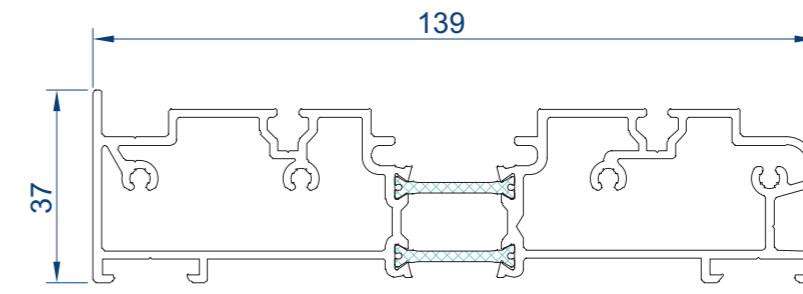

CP 130-LS STANDARD PROFILES

DOUBLE TRACK PROFILES

006.1903.xx
Outer Frame Top
(LENGTH 7M)

006.1902.xx
Outer Frame Jamb
(LENGTH 5.5M)

006.1900.xx
Outer Frame Bottom
(LENGTH 7M)

006.1901.xx
Outer Frame Bottom
(LENGTH 7M)

TRIPLE TRACK PROFILES

006.1923.xx
Outer Frame Top
(LENGTH 7M)

006.1922.xx
Outer Frame Jamb
(LENGTH 5.5M)

006.1920.xx
Outer Frame Bottom
(LENGTH 7M)

006.1987.xx
65mm Vent
2 Pane Configuration Only
(LENGTH 5.5M)

006.1986.xx
94mm Vent
(LENGTH 7M)

015.0183.xx
Outer Frame Half Scale
(LENGTH 7M)

006.1988.xx
Meeting Section
(LENGTH 5.5M)

006.1915.04
Synthetic Profile
(LENGTH 7M)

006.1935.00
Auxiliary Profile
To Suit 006.1900
(LENGTH 7M)

006.2989.04
Synthetic Meeting Section
(LENGTH 5.5M)

006.2990.04
Synthetic Meeting Section
(LENGTH 5.5M)

011.4630.--
Guide Rail
Stainless Steel
(LENGTH 7M)

080.9413.04
Outer Frame Gasket
50M Roll

0M0.1505.xx
15x5mm Bar
(LENGTH 6M)