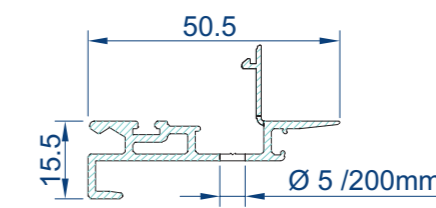

TRIPLE TRACK PROFILES

006.1923.xx
Outer Frame Top
(LENGTH 7M)

006.1922.xx
Outer Frame Jamb
(LENGTH 5.5M)

006.1920.xx
Outer Frame Bottom
(LENGTH 7M)

006.1987.xx
65mm Vent
2 Pane Configuration Only
(LENGTH 5.5M)

006.1986.xx
94mm Vent
(LENGTH 7M)

015.0183.xx
Outer Frame Half Scale
(LENGTH 7M)

006.1988.xx
Meeting Section
(LENGTH 5.5M)

006.1915.04
Synthetic Profile
(LENGTH 7M)

006.1935.00
Auxiliary Profile
To Suit 006.1900
(LENGTH 7M)

006.2989.04
Synthetic Meeting Section
(LENGTH 5.5M)

006.2990.04
Synthetic Meeting Section
(LENGTH 5.5M)

011.4630.--
Guide Rail
Stainless Steel
(LENGTH 7M)

080.9413.04
Outer Frame Gasket
50M Roll

0M0.1505.xx
15x5mm Bar
(LENGTH 6M)

080.9011
Gasket
100M Roll

080.9000
Gasket
100M Roll

OPTIONS FOR 28MM GLAZING

1 Standard Glazing

080.9126 (Green)
Wedge Gasket
50M Roll

080.9114
Captive Gasket
100M Roll

030.3609.xx
(LENGTH 7M)

AVAILABLE FINISHES