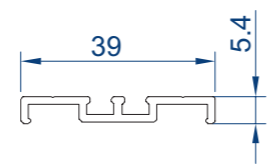

TRIPLE TRACK PROFILES

006.1923.xx
Outer Frame Top
(LENGTH 7M)

006.1922.xx
Outer Frame Jamb
(LENGTH 5.5M)

006.1920.xx
Outer Frame Bottom
(LENGTH 7M)

006.1987.xx
65mm Vent
2 Pane Configuration Only
(LENGTH 5.5M)

006.1986.xx
94mm Vent
(LENGTH 7M)

015.0183.xx
Outer Frame Half Scale
(LENGTH 7M)

006.1988.xx
Meeting Section
(LENGTH 5.5M)

006.1915.04
Synthetic Profile
(LENGTH 7M)

006.1935.00
Auxiliary Profile
To Suit 006.1900
(LENGTH 7M)

006.2989.04
Synthetic Meeting Section
(LENGTH 5.5M)

006.2990.04
Synthetic Meeting Section
(LENGTH 5.5M)

011.4630.--
Guide Rail
Stainless Steel
(LENGTH 7M)

080.9413.04
Outer Frame Gasket
50M Roll

0M0.1505.xx
15x5mm Bar
(LENGTH 6M)