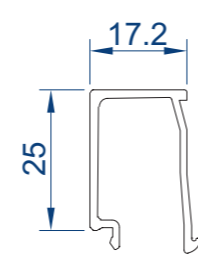

006.1986.xx
94mm Vent
(LENGTH 7M)

015.0183.xx
Outer Frame Half Scale
(LENGTH 7M)

006.1988.xx
Meeting Section
(LENGTH 5.5M)

006.1915.04
Synthetic Profile
(LENGTH 7M)

006.1935.00
Auxiliary Profile
To Suit 006.1900
(LENGTH 7M)

006.2989.04
Synthetic Meeting Section
(LENGTH 5.5M)

006.2990.04
Synthetic Meeting Section
(LENGTH 5.5M)

011.4630.--
Guide Rail
Stainless Steel
(LENGTH 7M)

080.9413.04
Outer Frame Gasket
50M Roll

0M0.1505.xx
15x5mm Bar
(LENGTH 6M)

080.9011
Gasket
100M Roll

080.9000
Gasket
100M Roll

OPTIONS FOR 28MM GLAZING

1 Standard Glazing

080.9126 (Green)
Wedge Gasket
50M Roll

080.9114
Captive Gasket
100M Roll

030.3609.xx
(LENGTH 7M)

AVAILABLE FINISHES

7M16
Anthracite Grey

9M05
Jet Black

9016
Traffic White

PLEASE CHECK SUITABILITY OF PROFILES AND BEADS AGAINST THE SIZE AND GLAZING CHARTS WITHIN THE LATEST REYNAERS CP 130 CATALOGUE. OTHER PROFILE LENGTHS MAY BE AVAILABLE ON REQUEST. FOR SBD PLEASE CHECK LATEST SCOPE DOCUMENT FOR APPLICABLE PROFILES.