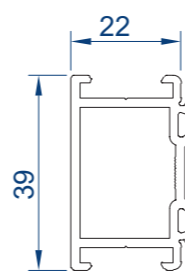

CP 130-LS STANDARD PROFILES

DOUBLE TRACK PROFILES

006.1903.xx
Outer Frame Top
(LENGTH 7M)

006.1902.xx
Outer Frame Jamb
(LENGTH 5.5M)

006.1900.xx
Outer Frame Bottom
(LENGTH 7M)

006.1901.xx
Outer Frame Bottom
(LENGTH 7M)

TRIPLE TRACK PROFILES

006.1923.xx
Outer Frame Top
(LENGTH 7M)

006.1922.xx
Outer Frame Jamb
(LENGTH 5.5M)

006.1920.xx
Outer Frame Bottom
(LENGTH 7M)

006.1987.xx
65mm Vent
2 Pane Configuration Only
(LENGTH 5.5M)

006.1986.xx
94mm Vent
(LENGTH 7M)

015.0183.xx
Outer Frame Half Scale
(LENGTH 7M)

006.1988.xx
Meeting Section
(LENGTH 5.5M)

006.1915.04
Synthetic Profile
(LENGTH 7M)

006.1935.00
Auxiliary Profile
To Suit 006.1900
(LENGTH 7M)

006.2989.04
Synthetic Meeting Section
(LENGTH 5.5M)

006.2990.04
Synthetic Meeting Section
(LENGTH 5.5M)

011.4630.--
Guide Rail
Stainless Steel
(LENGTH 7M)

080.9413.04
Outer Frame Gasket
50M Roll

0M0.1505.xx
15x5mm Bar
(LENGTH 6M)