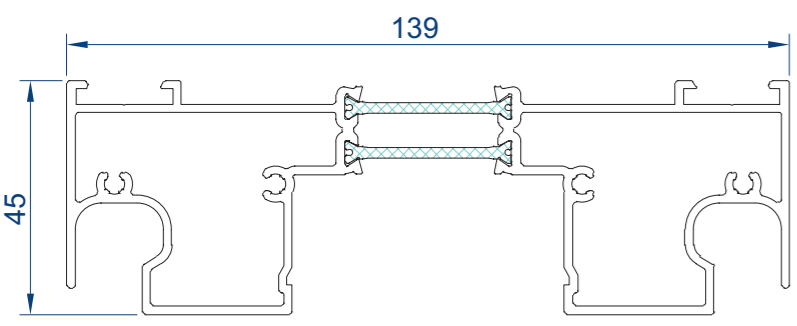

CP 130-LS STANDARD PROFILES

DOUBLE TRACK PROFILES

006.1903.xx
Outer Frame Top
(LENGTH 7M)

006.1902.xx
Outer Frame Jamb
(LENGTH 5.5M)

006.1900.xx
Outer Frame Bottom
(LENGTH 7M)

006.1901.xx
Outer Frame Bottom
(LENGTH 7M)

TRIPLE TRACK PROFILES

006.1923.xx
Outer Frame Top
(LENGTH 7M)

006.1922.xx
Outer Frame Jamb
(LENGTH 5.5M)

006.1920.xx
Outer Frame Bottom
(LENGTH 7M)

006.1987.xx
65mm Vent
2 Pane Configuration Only
(LENGTH 5.5M)

006.1986.xx
94mm Vent
(LENGTH 7M)

015.0183.xx
Outer Frame Half Scale
(LENGTH 7M)

006.1988.xx
Meeting Section
(LENGTH 5.5M)

006.1915.04
Synthetic Profile
(LENGTH 7M)

006.1935.00
Auxiliary Profile
To Suit 006.1900
(LENGTH 7M)

006.2989.04
Synthetic Meeting Section
(LENGTH 5.5M)

006.2990.04
Synthetic Meeting Section
(LENGTH 5.5M)

011.4630.--
Guide Rail
Stainless Steel
(LENGTH 7M)

080.9413.04
Outer Frame Gasket
50M Roll

0M0.1505.xx
15x5mm Bar
(LENGTH 6M)