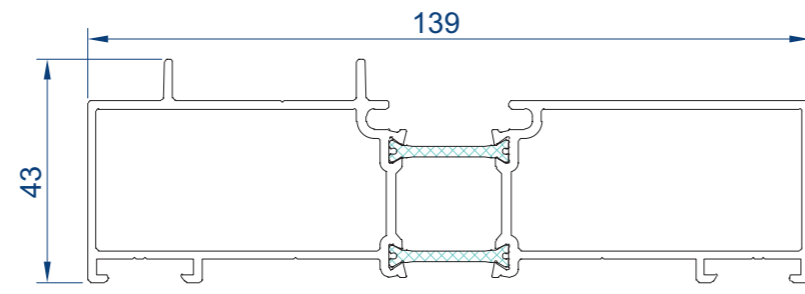

CP 130-LS STANDARD PROFILES

DOUBLE TRACK PROFILES

006.1903.xx
Outer Frame Top
(LENGTH 7M)

006.1902.xx
Outer Frame Jamb
(LENGTH 5.5M)

006.1900.xx
Outer Frame Bottom
(LENGTH 7M)

006.1901.xx
Outer Frame Bottom
(LENGTH 7M)

TRIPLE TRACK PROFILES

006.1923.xx
Outer Frame Top
(LENGTH 7M)

006.1922.xx
Outer Frame Jamb
(LENGTH 5.5M)

006.1920.xx
Outer Frame Bottom
(LENGTH 7M)

006.1987.xx
65mm Vent
2 Pane Configuration Only
(LENGTH 5.5M)

006.1986.xx
94mm Vent
(LENGTH 7M)

015.0183.xx
Outer Frame Half Scale
(LENGTH 7M)

006.1988.xx
Meeting Section
(LENGTH 5.5M)

006.1915.04
Synthetic Profile
(LENGTH 7M)

006.1935.00
Auxiliary Profile
To Suit 006.1900
(LENGTH 7M)

006.2989.04
Synthetic Meeting Section
(LENGTH 5.5M)

006.2990.04
Synthetic Meeting Section
(LENGTH 5.5M)

011.4630.--
Guide Rail
Stainless Steel
(LENGTH 7M)

080.9413.04
Outer Frame Gasket
50M Roll

0M0.1505.xx
15x5mm Bar
(LENGTH 6M)