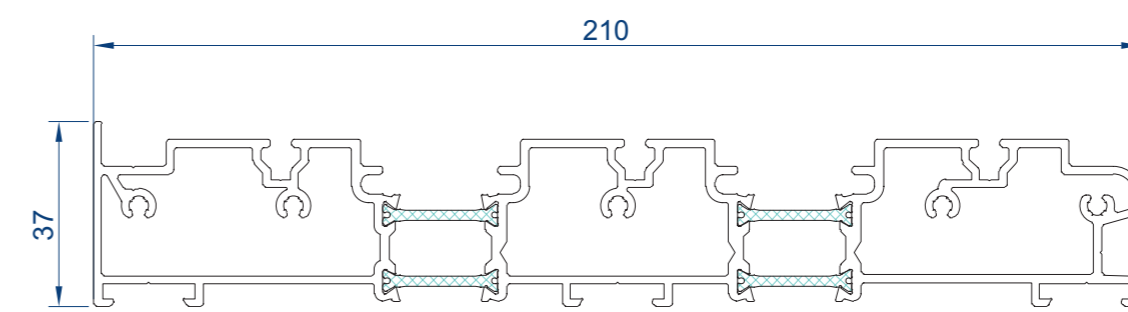

CP 130-LS STANDARD PROFILES

DOUBLE TRACK PROFILES

006.1903.xx
Outer Frame Top
(LENGTH 7M)

006.1902.xx
Outer Frame Jamb
(LENGTH 5.5M)

006.1900.xx
Outer Frame Bottom
(LENGTH 7M)

006.1901.xx
Outer Frame Bottom
(LENGTH 7M)

TRIPLE TRACK PROFILES

006.1923.xx
Outer Frame Top
(LENGTH 7M)

006.1922.xx
Outer Frame Jamb
(LENGTH 5.5M)

006.1920.xx
Outer Frame Bottom
(LENGTH 7M)

006.1987.xx
65mm Vent
2 Pane Configuration Only
(LENGTH 5.5M)

006.1986.xx
94mm Vent
(LENGTH 7M)

015.0183.xx
Outer Frame Half Scale
(LENGTH 7M)

006.1988.xx
Meeting Section
(LENGTH 5.5M)

006.1915.04
Synthetic Profile
(LENGTH 7M)

006.1935.00
Auxiliary Profile
To Suit 006.1900
(LENGTH 7M)

006.2989.04
Synthetic Meeting Section
(LENGTH 5.5M)

006.2990.04
Synthetic Meeting Section
(LENGTH 5.5M)

011.4630.--
Guide Rail
Stainless Steel
(LENGTH 7M)

080.9413.04
Outer Frame Gasket
50M Roll

0M0.1505.xx
15x5mm Bar
(LENGTH 6M)