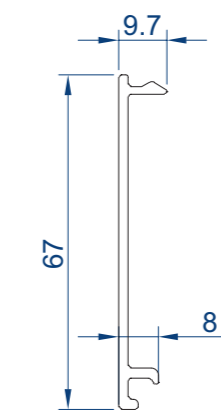

CP 130-LS STANDARD PROFILES

DOUBLE TRACK PROFILES

006.1903.xx
Outer Frame Top
(LENGTH 7M)

006.1902.xx
Outer Frame Jamb
(LENGTH 5.5M)

006.1900.xx
Outer Frame Bottom
(LENGTH 7M)

006.1901.xx
Outer Frame Bottom
(LENGTH 7M)

TRIPLE TRACK PROFILES

006.1923.xx
Outer Frame Top
(LENGTH 7M)

006.1922.xx
Outer Frame Jamb
(LENGTH 5.5M)

006.1920.xx
Outer Frame Bottom
(LENGTH 7M)

006.1987.xx
65mm Vent
2 Pane Configuration Only
(LENGTH 5.5M)

006.1986.xx
94mm Vent
(LENGTH 7M)

015.0183.xx
Outer Frame Half Scale
(LENGTH 7M)

006.1988.xx
Meeting Section
(LENGTH 5.5M)

006.1915.04
Synthetic Profile
(LENGTH 7M)

006.1935.00
Auxiliary Profile
To Suit 006.1900
(LENGTH 7M)

006.2989.04
Synthetic Meeting Section
(LENGTH 5.5M)

006.2990.04
Synthetic Meeting Section
(LENGTH 5.5M)

011.4630.--
Guide Rail
Stainless Steel
(LENGTH 7M)

080.9413.04
Outer Frame Gasket
50M Roll

0M0.1505.xx
15x5mm Bar
(LENGTH 6M)