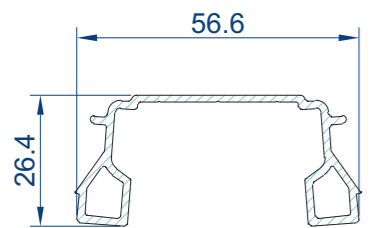

CP 130-LS STANDARD PROFILES

DOUBLE TRACK PROFILES

006.1903.xx
Outer Frame Top
(LENGTH 7M)

006.1902.xx
Outer Frame Jamb
(LENGTH 5.5M)

006.1900.xx
Outer Frame Bottom
(LENGTH 7M)

006.1901.xx
Outer Frame Bottom
(LENGTH 7M)

TRIPLE TRACK PROFILES

006.1923.xx
Outer Frame Top
(LENGTH 7M)

006.1922.xx
Outer Frame Jamb
(LENGTH 5.5M)

006.1920.xx
Outer Frame Bottom
(LENGTH 7M)

006.1987.xx
65mm Vent
2 Pane Configuration Only
(LENGTH 5.5M)

006.1986.xx
94mm Vent
(LENGTH 7M)

015.0183.xx
Outer Frame Half Scale
(LENGTH 7M)

006.1988.xx
Meeting Section
(LENGTH 5.5M)

006.1915.04
Synthetic Profile
(LENGTH 7M)

006.1935.00
Auxiliary Profile
To Suit 006.1900
(LENGTH 7M)

006.2989.04
Synthetic Meeting Section
(LENGTH 5.5M)

006.2990.04
Synthetic Meeting Section
(LENGTH 5.5M)

011.4630.--
Guide Rail
Stainless Steel
(LENGTH 7M)

080.9413.04
Outer Frame Gasket
50M Roll

0M0.1505.xx
15x5mm Bar
(LENGTH 6M)