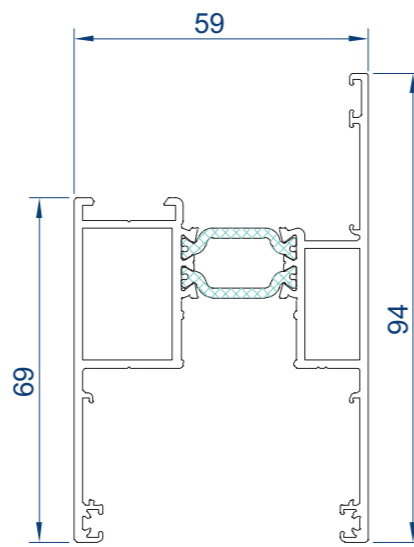

CP 130-LS STANDARD PROFILES

DOUBLE TRACK PROFILES

006.1903.xx
Outer Frame Top
(LENGTH 7M)

006.1902.xx
Outer Frame Jamb
(LENGTH 5.5M)

006.1900.xx
Outer Frame Bottom
(LENGTH 7M)

006.1901.xx
Outer Frame Bottom
(LENGTH 7M)

TRIPLE TRACK PROFILES

006.1923.xx
Outer Frame Top
(LENGTH 7M)

006.1922.xx
Outer Frame Jamb
(LENGTH 5.5M)

006.1920.xx
Outer Frame Bottom
(LENGTH 7M)

006.1987.xx
65mm Vent
2 Pane Configuration Only
(LENGTH 5.5M)

006.1986.xx
94mm Vent
(LENGTH 7M)

015.0183.xx
Outer Frame Half Scale
(LENGTH 7M)

006.1988.xx
Meeting Section
(LENGTH 5.5M)

006.1915.04
Synthetic Profile
(LENGTH 7M)

006.1935.00
Auxiliary Profile
To Suit 006.1900
(LENGTH 7M)

006.2989.04
Synthetic Meeting Section
(LENGTH 5.5M)

006.2990.04
Synthetic Meeting Section
(LENGTH 5.5M)

011.4630.--
Guide Rail
Stainless Steel
(LENGTH 7M)

080.9413.04
Outer Frame Gasket
50M Roll

0M0.1505.xx
15x5mm Bar
(LENGTH 6M)