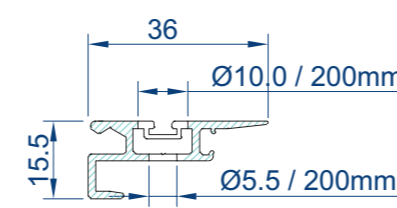

TRIPLE TRACK PROFILES

006.1923.xx
Outer Frame Top
(LENGTH 7M)

006.1922.xx
Outer Frame Jamb
(LENGTH 5.5M)

006.1920.xx
Outer Frame Bottom
(LENGTH 7M)

006.1987.xx
65mm Vent
2 Pane Configuration Only
(LENGTH 5.5M)

006.1986.xx
94mm Vent
(LENGTH 7M)

015.0183.xx
Outer Frame Half Scale
(LENGTH 7M)

006.1988.xx
Meeting Section
(LENGTH 5.5M)

006.1915.04
Synthetic Profile
(LENGTH 7M)

006.1935.00
Auxiliary Profile
To Suit 006.1900
(LENGTH 7M)

006.2989.04
Synthetic Meeting Section
(LENGTH 5.5M)

006.2990.04
Synthetic Meeting Section
(LENGTH 5.5M)

011.4630.--
Guide Rail
Stainless Steel
(LENGTH 7M)

080.9413.04
Outer Frame Gasket
50M Roll

0M0.1505.xx
15x5mm Bar
(LENGTH 6M)