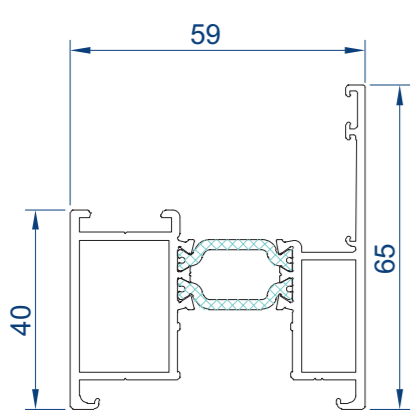

CP 130-LS STANDARD PROFILES

DOUBLE TRACK PROFILES

006.1903.xx
Outer Frame Top
(LENGTH 7M)

006.1902.xx
Outer Frame Jamb
(LENGTH 5.5M)

006.1900.xx
Outer Frame Bottom
(LENGTH 7M)

006.1901.xx
Outer Frame Bottom
(LENGTH 7M)

TRIPLE TRACK PROFILES

006.1923.xx
Outer Frame Top
(LENGTH 7M)

006.1922.xx
Outer Frame Jamb
(LENGTH 5.5M)

006.1920.xx
Outer Frame Bottom
(LENGTH 7M)

006.1987.xx
65mm Vent
2 Pane Configuration Only
(LENGTH 5.5M)

006.1986.xx
94mm Vent
(LENGTH 7M)

015.0183.xx
Outer Frame Half Scale
(LENGTH 7M)

006.1988.xx
Meeting Section
(LENGTH 5.5M)

006.1915.04
Synthetic Profile
(LENGTH 7M)

006.1935.00
Auxiliary Profile
To Suit 006.1900
(LENGTH 7M)

006.2989.04
Synthetic Meeting Section
(LENGTH 5.5M)

006.2990.04
Synthetic Meeting Section
(LENGTH 5.5M)

011.4630.--
Guide Rail
Stainless Steel
(LENGTH 7M)

080.9413.04
Outer Frame Gasket
50M Roll

0M0.1505.xx
15x5mm Bar
(LENGTH 6M)