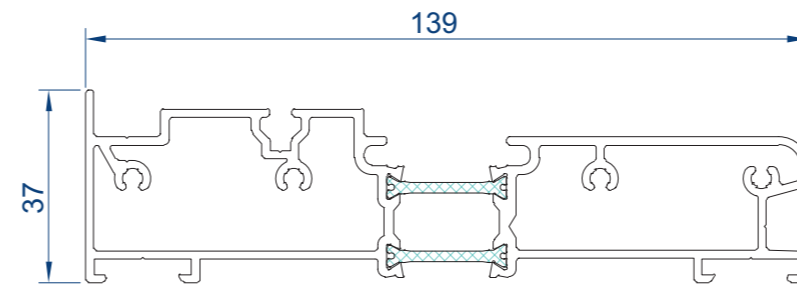

CP 130-LS STANDARD PROFILES

DOUBLE TRACK PROFILES

006.1903.xx
Outer Frame Top
(LENGTH 7M)

006.1902.xx
Outer Frame Jamb
(LENGTH 5.5M)

006.1900.xx
Outer Frame Bottom
(LENGTH 7M)

006.1901.xx
Outer Frame Bottom
(LENGTH 7M)

TRIPLE TRACK PROFILES

006.1923.xx
Outer Frame Top
(LENGTH 7M)

006.1922.xx
Outer Frame Jamb
(LENGTH 5.5M)

006.1920.xx
Outer Frame Bottom
(LENGTH 7M)

006.1987.xx
65mm Vent
2 Pane Configuration Only
(LENGTH 5.5M)

006.1986.xx
94mm Vent
(LENGTH 7M)

015.0183.xx
Outer Frame Half Scale
(LENGTH 7M)

006.1988.xx
Meeting Section
(LENGTH 5.5M)

006.1915.04
Synthetic Profile
(LENGTH 7M)

006.1935.00
Auxiliary Profile
To Suit 006.1900
(LENGTH 7M)

006.2989.04
Synthetic Meeting Section
(LENGTH 5.5M)

006.2990.04
Synthetic Meeting Section
(LENGTH 5.5M)

011.4630.--
Guide Rail
Stainless Steel
(LENGTH 7M)

080.9413.04
Outer Frame Gasket
50M Roll

0M0.1505.xx
15x5mm Bar
(LENGTH 6M)