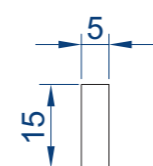

006.1986.xx
94mm Vent
(LENGTH 7M)

015.0183.xx
Outer Frame Half Scale
(LENGTH 7M)

006.1988.xx
Meeting Section
(LENGTH 5.5M)

006.1915.04
Synthetic Profile
(LENGTH 7M)

006.1935.00
Auxiliary Profile
To Suit 006.1900
(LENGTH 7M)

006.2989.04
Synthetic Meeting Section
(LENGTH 5.5M)

006.2990.04
Synthetic Meeting Section
(LENGTH 5.5M)

011.4630.--
Guide Rail
Stainless Steel
(LENGTH 7M)

080.9413.04
Outer Frame Gasket
50M Roll

0M0.1505.xx
15x5mm Bar
(LENGTH 6M)

080.9011
Gasket
100M Roll

080.9000
Gasket
100M Roll

OPTIONS FOR 28MM GLAZING

1 Standard Glazing

080.9126 (Green)
Wedge Gasket
50M Roll

080.9114
Captive Gasket
100M Roll

030.3609.xx
(LENGTH 7M)

AVAILABLE FINISHES