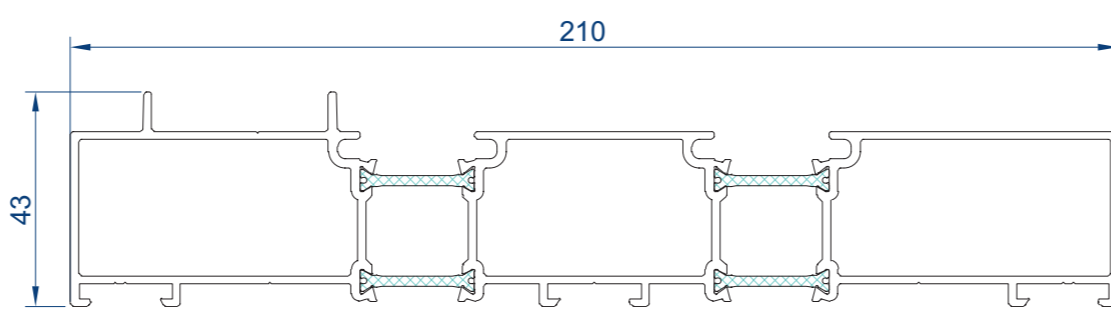

CP 130-LS STANDARD PROFILES

DOUBLE TRACK PROFILES

006.1903.xx
Outer Frame Top
(LENGTH 7M)

006.1902.xx
Outer Frame Jamb
(LENGTH 5.5M)

006.1900.xx
Outer Frame Bottom
(LENGTH 7M)

006.1901.xx
Outer Frame Bottom
(LENGTH 7M)

TRIPLE TRACK PROFILES

006.1923.xx
Outer Frame Top
(LENGTH 7M)

006.1922.xx
Outer Frame Jamb
(LENGTH 5.5M)

006.1920.xx
Outer Frame Bottom
(LENGTH 7M)

006.1987.xx
65mm Vent
2 Pane Configuration Only
(LENGTH 5.5M)

006.1986.xx
94mm Vent
(LENGTH 7M)

015.0183.xx
Outer Frame Half Scale
(LENGTH 7M)

006.1988.xx
Meeting Section
(LENGTH 5.5M)

006.1915.04
Synthetic Profile
(LENGTH 7M)

006.1935.00
Auxiliary Profile
To Suit 006.1900
(LENGTH 7M)

006.2989.04
Synthetic Meeting Section
(LENGTH 5.5M)

006.2990.04
Synthetic Meeting Section
(LENGTH 5.5M)

011.4630.--
Guide Rail
Stainless Steel
(LENGTH 7M)

080.9413.04
Outer Frame Gasket
50M Roll

0M0.1505.xx
15x5mm Bar
(LENGTH 6M)