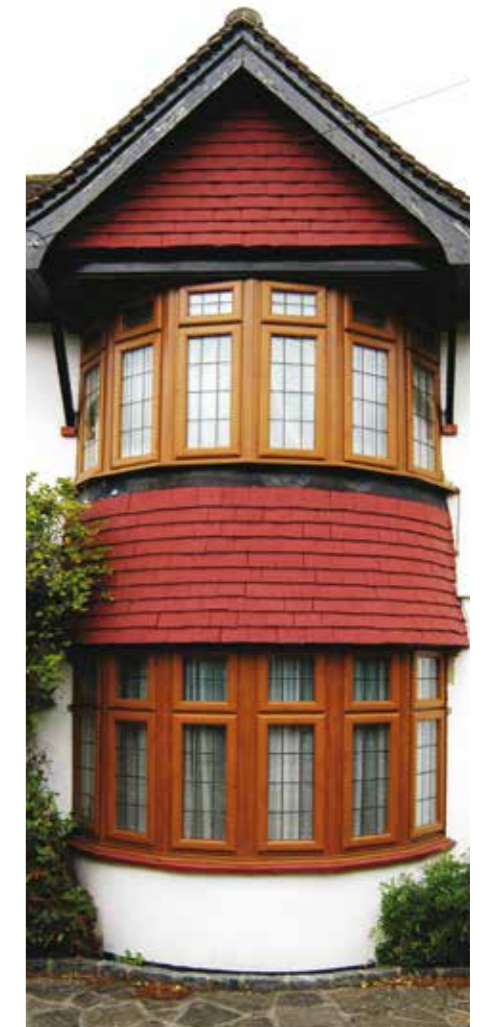

Bays & Bows

Bows and Bay windows not only add distinction and character to a house - they add space too. The 'arc' of the Bow window offers a larger internal window ledge area and the Bay actually extends the footprint of the room it fronts.

Either way - the additional space and light, combined with the high visual impact make both styles of window an extremely popular choice.

Choose your style

These are just a few of the potential style variations available. If you can't see the style you are looking for, ask your salesman for further options.